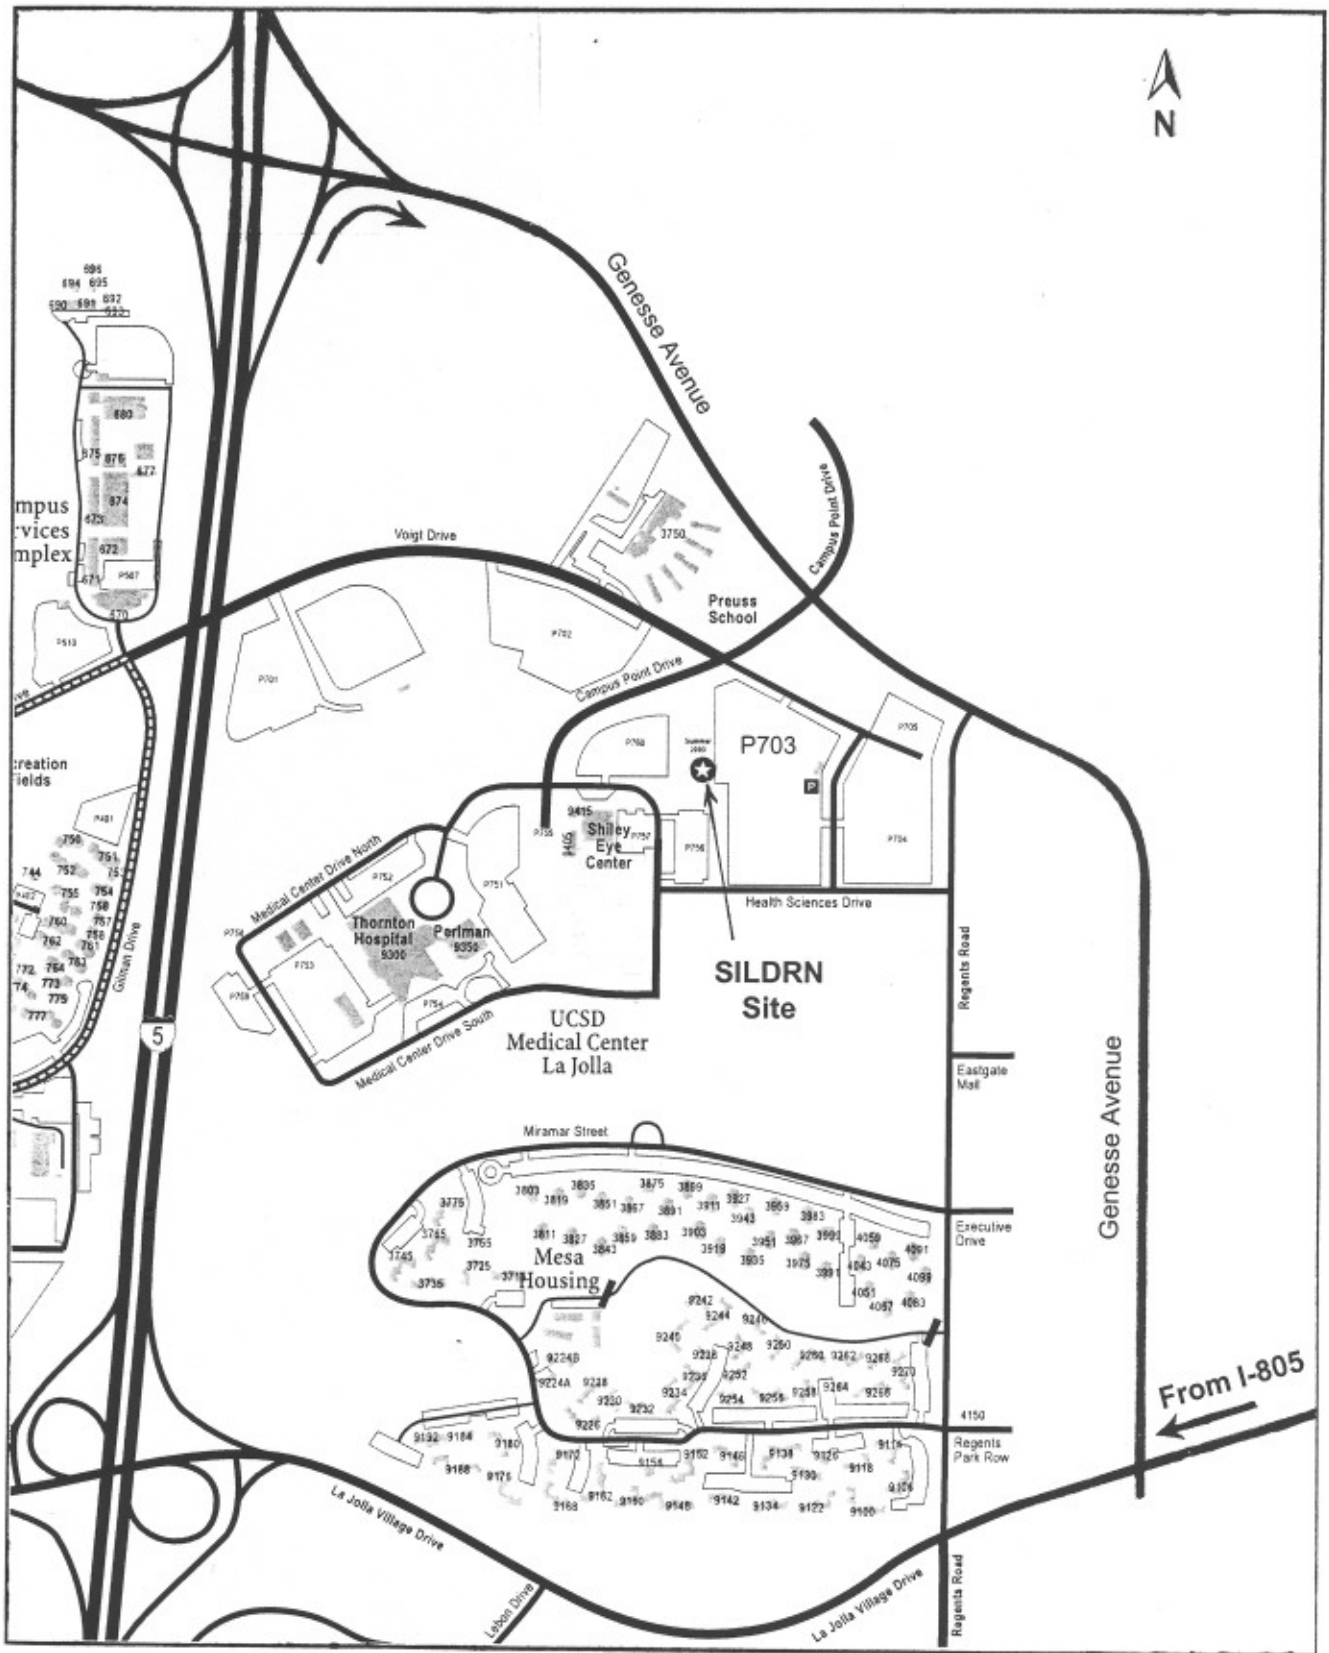

SILDRN Container Site # 2: UNIVERSITY OF CALIFORNIA, SAN DIEGO (UCSD)

Directions: From Interstate 5, take the Genesee Avenue exit east. Turn right onto Campus Point Drive, about half mile east of I-5. Or, from Interstate 805, exit at La Jolla Village Dr. west. Turn right at Genesee Ave. Get in the left lane. Turn left on Campus Pointe Dr. Turn left at the next intersection, Voigt Dr., and turn into the first parking lot on the right, P703. The SILDRN container is on the west side of the parking lot.